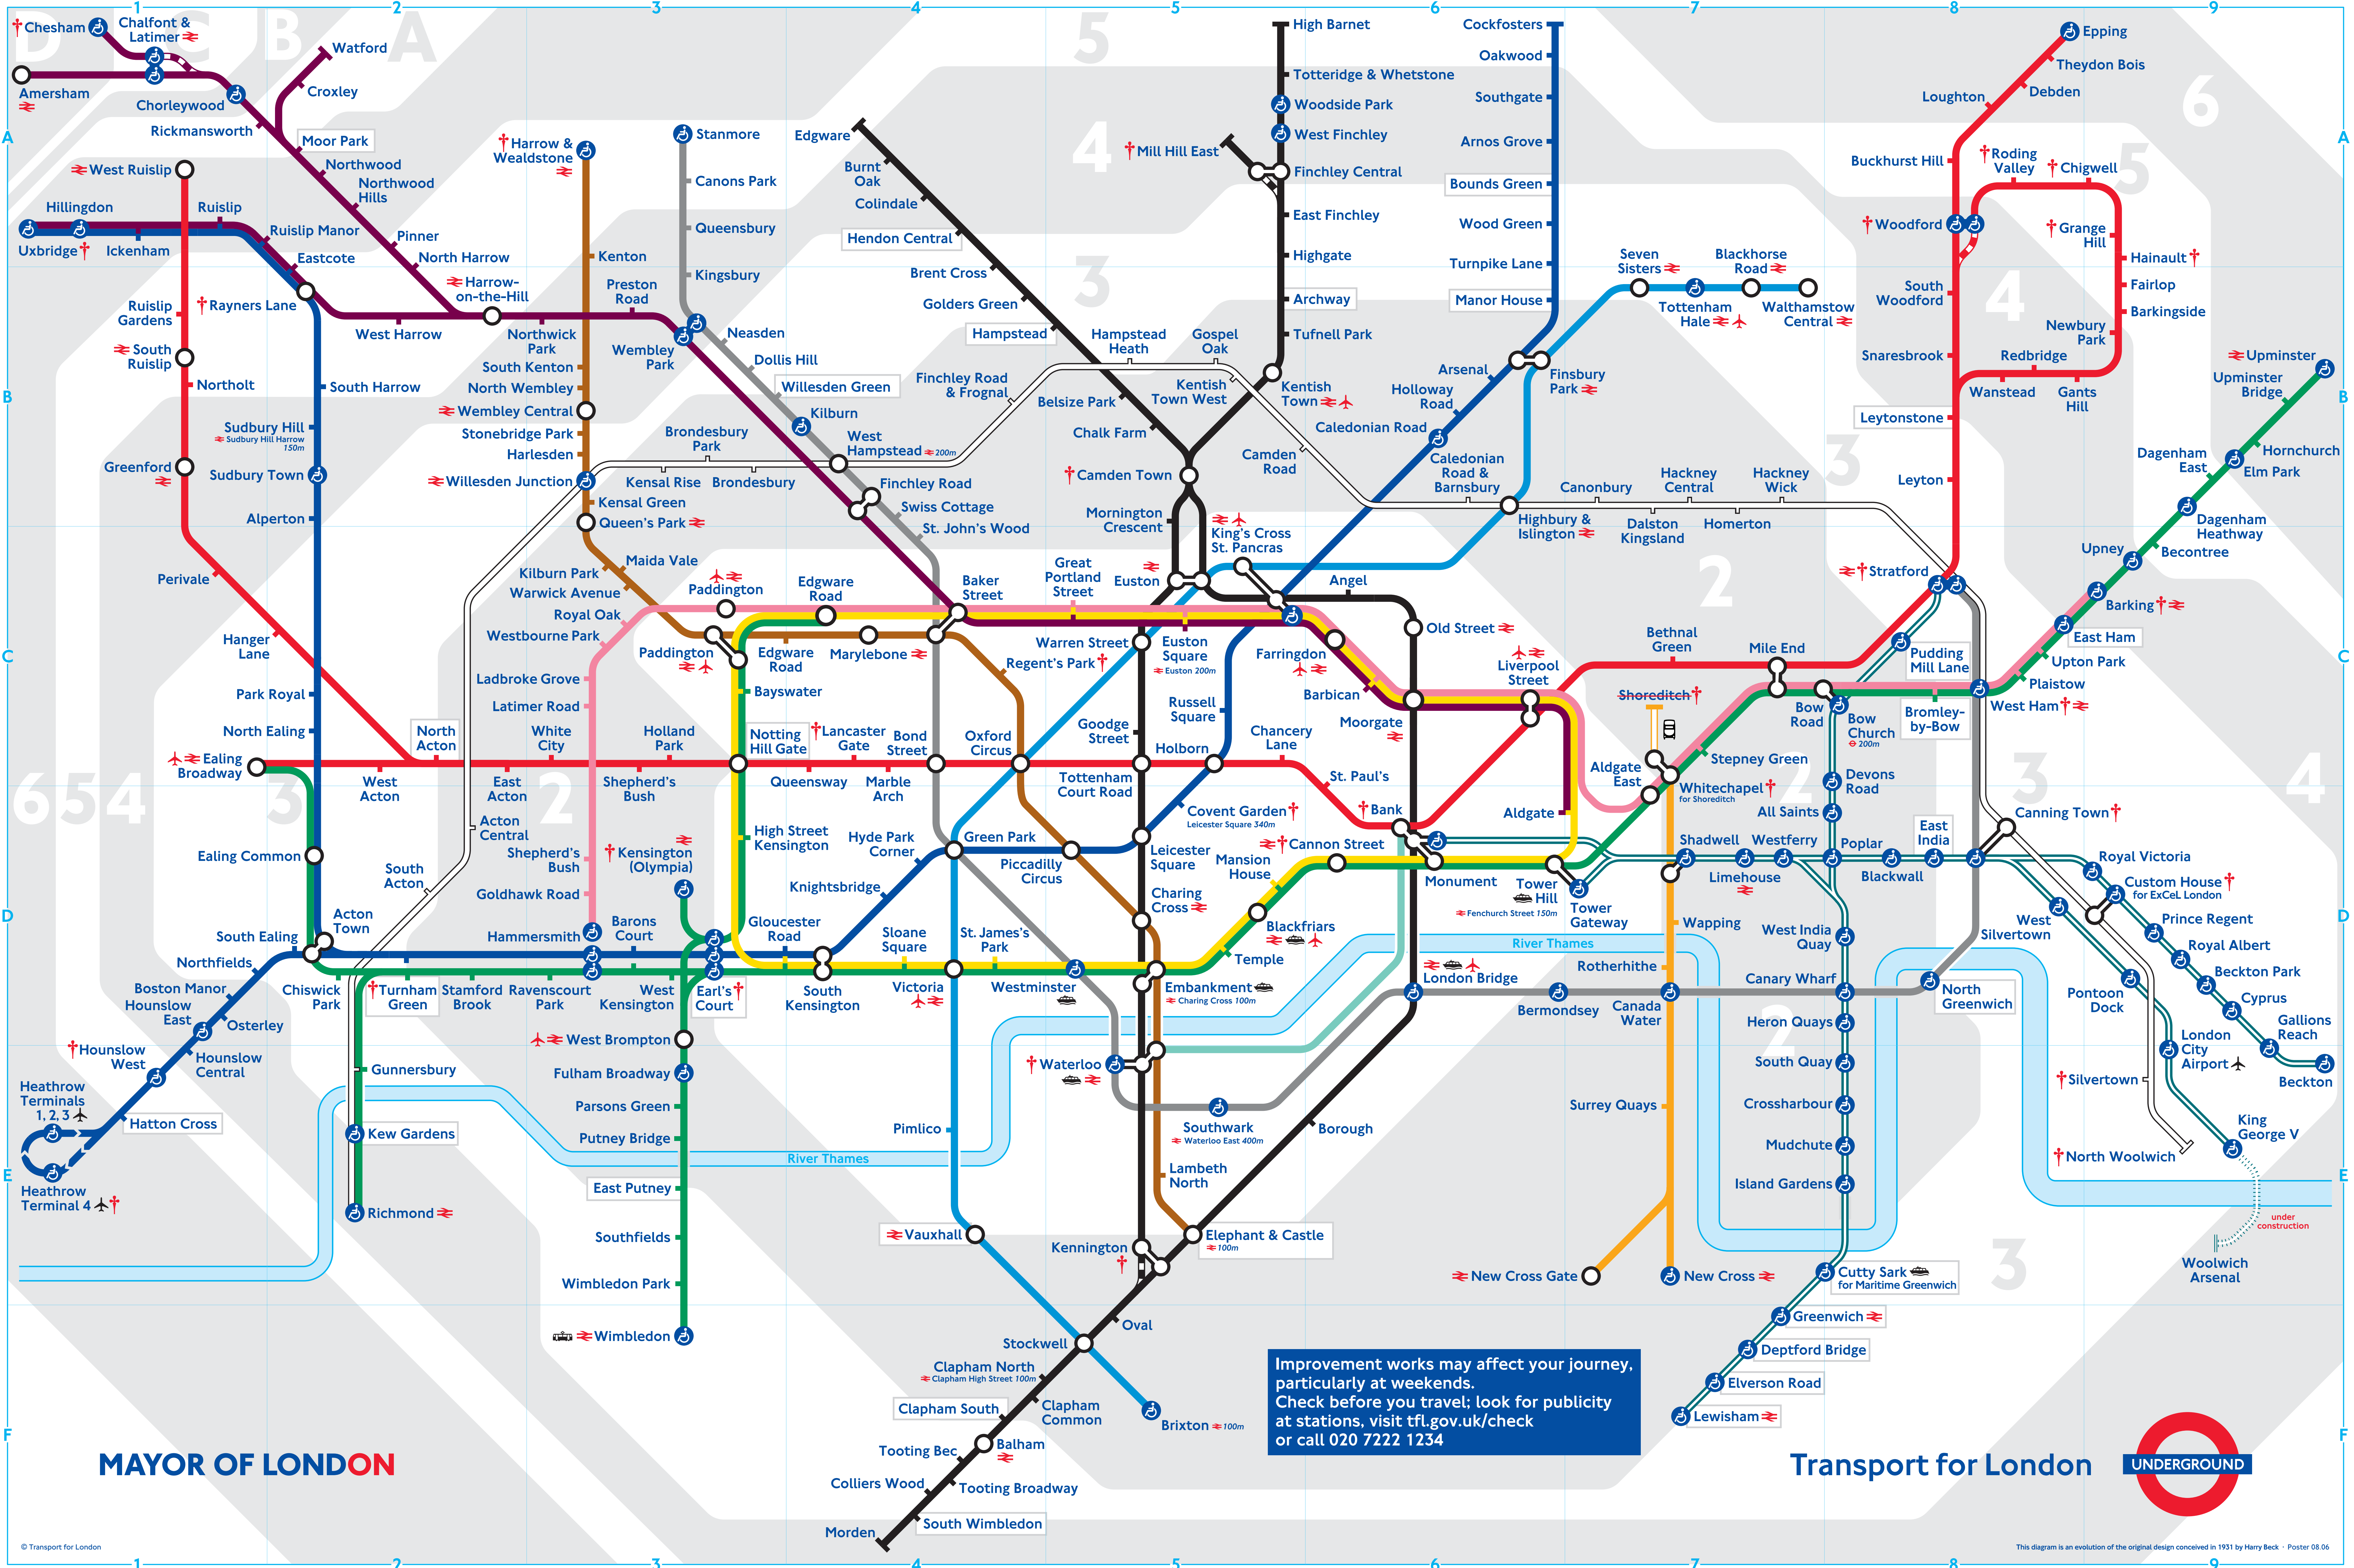

Tube map

Sponsored by

- Bakerloo
- Central
- Circle
- District
- East London
- Hammersmith & City
- Jubilee
- Metropolitan
- Northern
- Piccadilly
- Victoria
- Waterloo & City
- DLR
- Under construction
- National Rail

- Interchange stations
- Step-free access from the platform to the street
- Connections with National Rail
- Check before you travel. See index below
- Connections with riverboat services
- Connection with Tramlink
- Location of Airport
- Interchange for Airport
- Replacement bus service
- Bicycle parking
- Car parks
- Toilets on site/nearby
- Travel Information Centres

- Station in Zone D
- Station in Zone C
- Station in Zone B
- Station in Zone A
- Station in Zone 6 and Zone A
- Station in Zone 5
- Station in Zone 4
- Station in both zones
- Station in Zone 3
- Station in Zone 2
- Station in both zones
- Station in Zone 1

24 hour travel information
020 7222 1234

Website
tfl.gov.uk

Textphone
020 7918 3015

To get one taxi and two local licensed minibuses call HOME to 60835

Improvement works may affect your journey, particularly at weekends. Check before you travel; look for publicity at stations, visit tfl.gov.uk/check or call 020 7222 1234