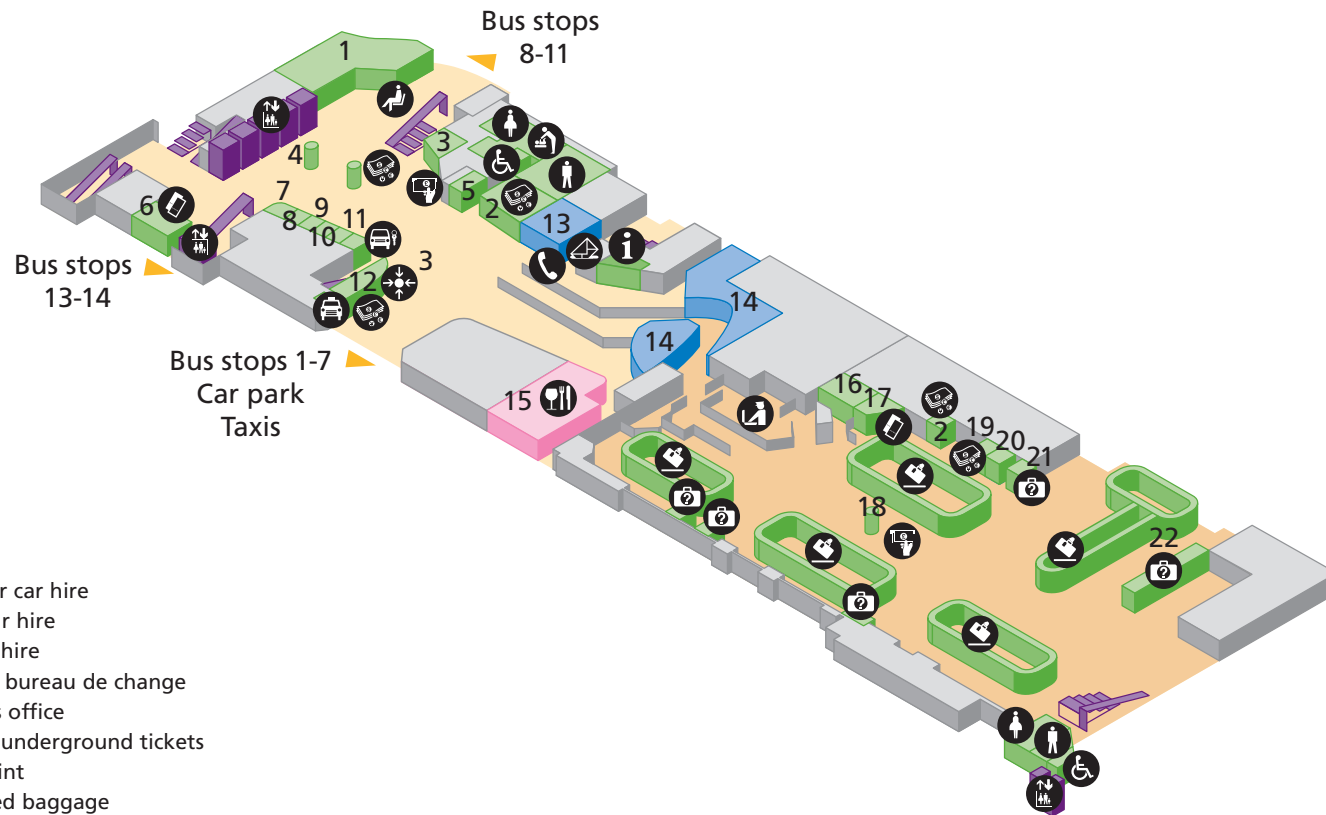

## Shopping & restaurants

- 4 WHSmith
- 5 AMT Coffee
- 13 Boots
- 17 WHSmith
- 18 Rolling Luggage
- 20 Café Rouge (Mezzanine level)
- 21 Caffé Italia (Mezzanine level)
- 22 Costa Coffee (Mezzanine level)
- 23 Skylark – J D Wetherspoon (Mezzanine level)

## Mezzanine level (before departures)

# Terminal 1 – Arrivals (ground floor)

- Public areas
- Passenger areas

# Terminal 1 - International departure lounge

- Public areas
- Passenger areas